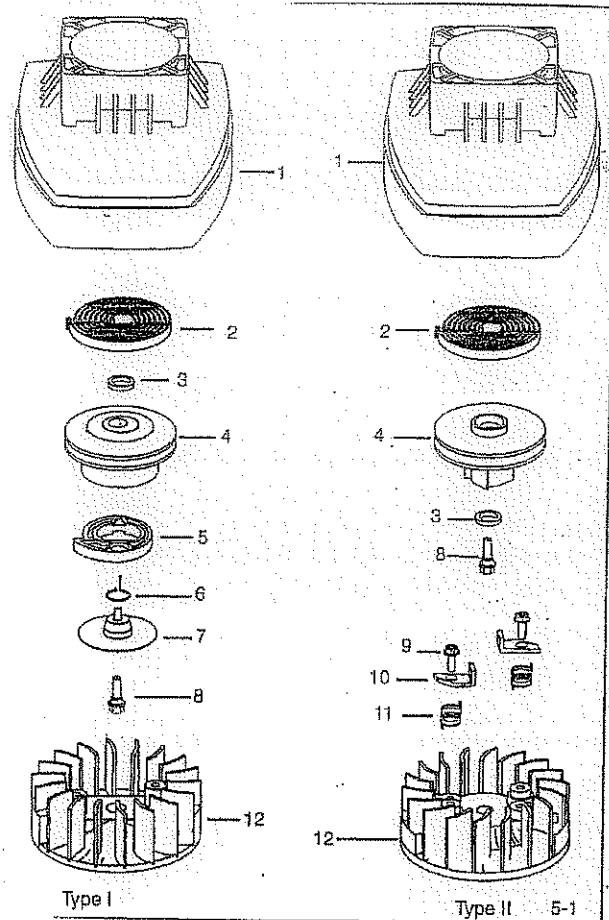

Tecumseh Recoil/Starter:

Mag & Lazer Starter Assemblies

TC200 + TC300 or TM049XA

- 1. Blower Housing
- 2. Recoil Spring
- 3. Washer
- 4. Pulley

- 5. Pawl
- 6. Brake Spring
- 7. Retainer
- 8. Retainer Screw

- 9. Dog Screw
- 10. Starter Dog
- 11. Pawl Spring
- 12. Flywheel

Type I

Type II 5-1